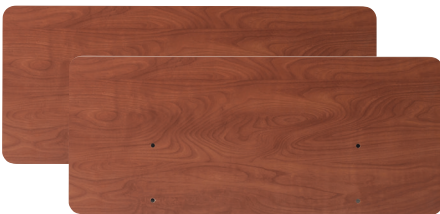

P503

FEATURES

- Best-in-class range of motion, 7.8" - 30"
- Integrated 76" - 80" length extension
- Handheld, 8-function hand pendant with auto-contour
- Eight, 360-degree swivel casters that roll at any height, four casters lock
- Sturdy, quick-release bed ends
- Sealed bearings provide smooth, reliable

450 lbs. Weight Capacity

Bed Height Range 7.8" - 30"

Hand Controller

Floor Lock and Wall Bumper

ACCESSORIES

Custom Bed End Options

Meets all Entrapment Guidelines with Below Accessories

Quick Ship (QS) OSLO Beds Ends • Available in 2 styles only

Brownlee Woods

Mill Creek

Available in 3 finishes only

OSLO Oak

OSLO Cherry

OSLO Figured Mahogany

Rotating Assist Bar

Model #PLTCAB